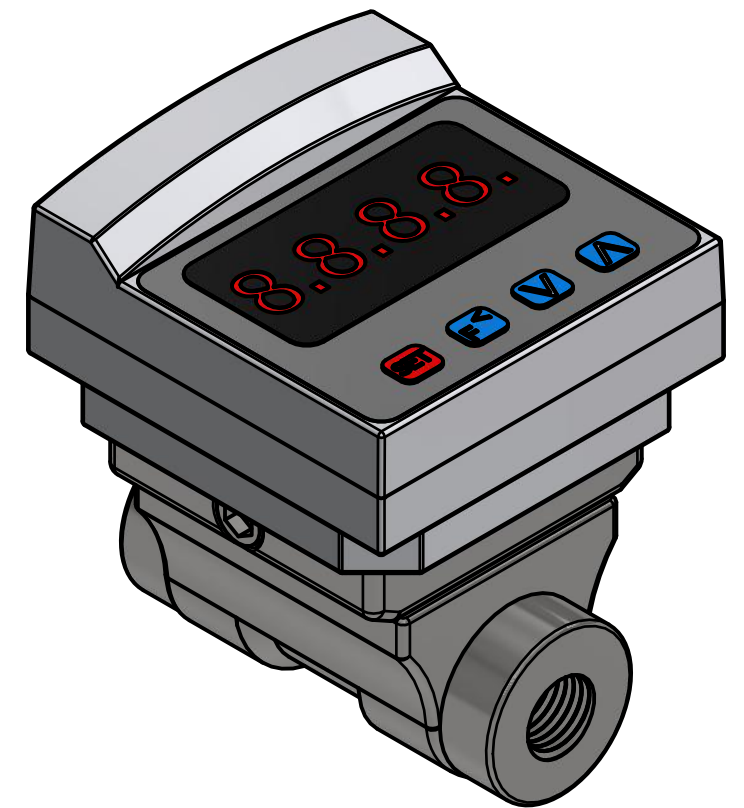

LCD DISPLAY

0.25IN TK3B ∇ 8.5MM

ICON PROCESS CONTROLS ADDRESS:- 1075 NORTH SERVICE ROAD W UNITS 1-4, OAKVILLE, ON L6M2G2 EMAIL:- SALES@ICONPROCON.COM PHONE:- 905-469-9283	DRAWN Sohia	2020-07-30	Corrosion-Free Instrumentation Equipment	
	CHECKED CSR	CSR		DESCRIPTION:- TK3B-08-SS
	PROJECTION 	UNITS MM	SIZE B	PART NO:- TK3B-08-SS
	COPYRIGHT © ICON PROCESS CONTROL CA. ALL RIGHTS RESERVED. NOTE:- • DRAWINGS NOT TO SCALE • DIMENSIONS SUBJECTED TO CHANGE	SCALE 1 : 1	SHEET 1 OF 1	