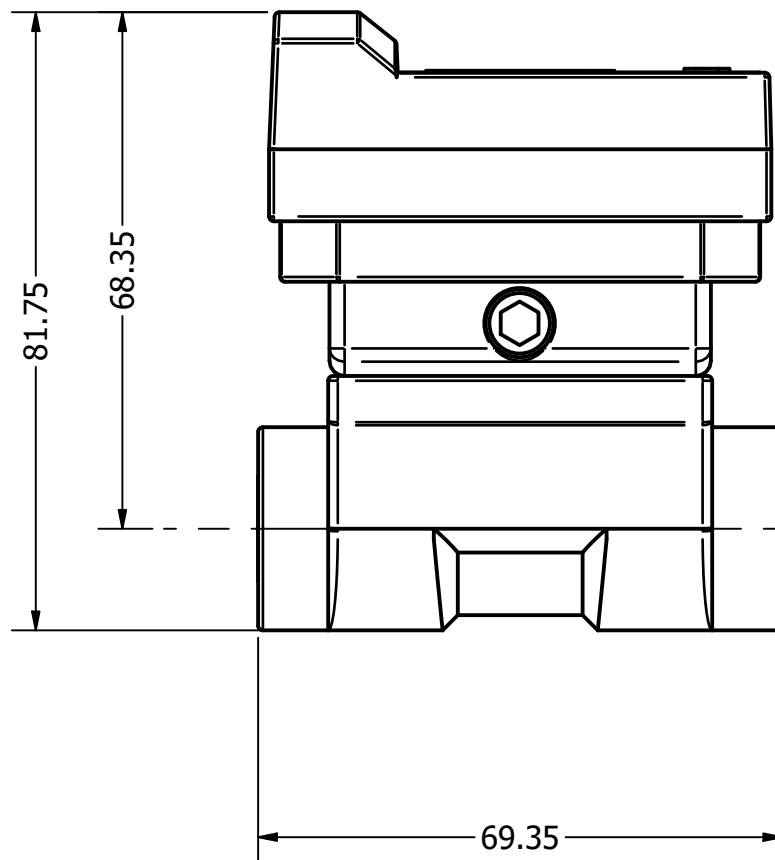

LCD DISPLAY

0.25IN TK3B ∇ 8.5MM

ICON PROCESS CONTROLS ADDRESS:- 1075 NORTH SERVICE ROAD W UNITS 1-4, OAKVILLE, ON L6M2G2 EMAIL:- SALES@ICONPROCON.COM PHONE:- 905-469-9283	DRAWN Sohia	2020-07-30	Corrosion-Free Instrumentation Equipment	
	CHECKED CSR	CSR		DESCRIPTION:- TK3B-08-SS
	PROJECTION 	UNITS MM	SIZE B	PART NO:- TK3B-08-SS
	COPYRIGHT © ICON PROCESS CONTROL CA. ALL RIGHTS RESERVED. NOTE:- • DRAWINGS NOT TO SCALE • DIMENSIONS SUBJECTED TO CHANGE	SCALE 1 : 1	SHEET 1 OF 1	