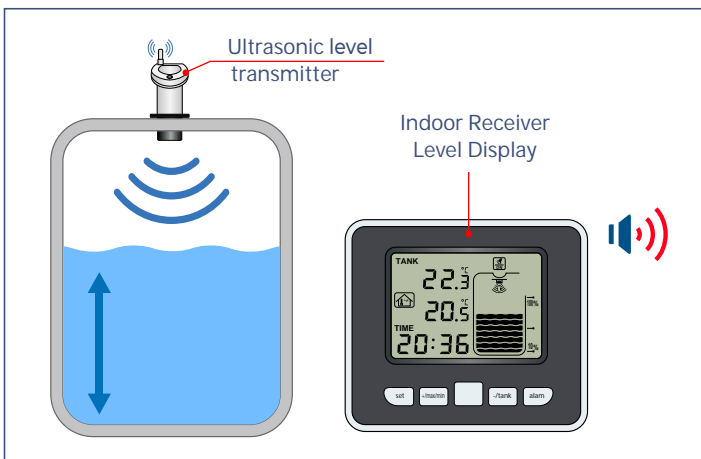

## Ultrasonic Level Sensor

- ✔ Wireless Ultrasonic Level Sensor
- ✔ Battery Operated
- ✔ High and Low Value Alarm

### Product Description

Monitor your outdoor tank effortlessly from the comfort of your living room, even if you're up to 100 meters away. The receiver unit offers versatile placement options – you can mount it on a wall or simply extend the stand and position it on your kitchen table or desk.

With this device, you'll have access to essential information such as room temperature, tank temperature, and water level, which is conveniently represented by a 10-element bar graph. You can also keep track of minimum and maximum records and configure alarms for specific water levels, including high, low, or when the tank is empty.

### Features

- ✔ Battery Operated
- ✔ Approx 5 Years Life Expectancy
- ✔ Digital LCD Display
- ✔ All Plastic Design
- ✔ NEMA 4X Plastic PP Enclosure
- ✔ Non-Contact Technology
- ✔ Double Walled Tanks
- ✔ Wireless Communication to Remote Display Over 200ft
- ✔ Remote Applications / No Wiring Required
- ✔ Low / High Level Display Indication